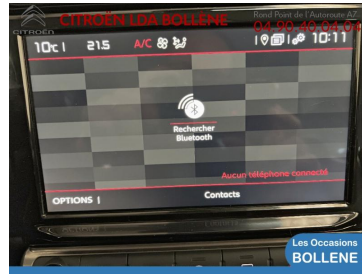

### BlueHDi 120ch S&S Shine EAT6

Diesel - 63796 km - 2022 - Spoticar-Premium 12  
Mois